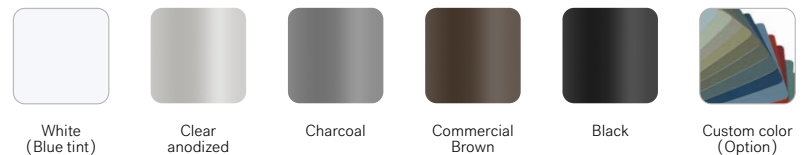

Add color with the **ELEMENT** door

The advantages of a patio door with aluminum cladding are undeniable: enhanced look, strength and durability. With its 5 trendy colors, Element allows you to personalize your door. Let your creativity run free to create the incredible decor you dream of.

Look Handle (Standard)

White

View Handle (Option)

- White
- Black exterior / White interior
- Oil rubbed bronze (Paint)
- Satin Nickel

Colors

Five colors of exterior aluminium cladding at no additional cost!
Standard white PVC interior.

Spécifications

Materials

Hybrid patio door made of PVC with aluminum cladding and wood frame.

Frame Depth

5 3/4 to 11 3/4 in

Glazing

Double glazed—Low E on face 3 (ER 34)

Triple glazed—Low E on face 5 (ER 40, Option)

Standard

- A** Anodized aluminum sill cover
- B** Aluminium exterior jamb pocket cover

Options

- Integrated blinds
- Sidelites and transoms
- PVC Interior jamb pocket cover
- Low-E glazing with argon
- Triple glazing
- Tinted glass (bronze or gray)
- Keyed lock & keyed alike
- Foot lock
- Security bar
- Twin point lock (Zinc or stainless steel)
- Reinforced screen
- Interior jamb extensions, PVC clad wood, on 3 or 4 sides
- Aluminum sill extension
- Brick mould
- Drywall return
- Nailing fin