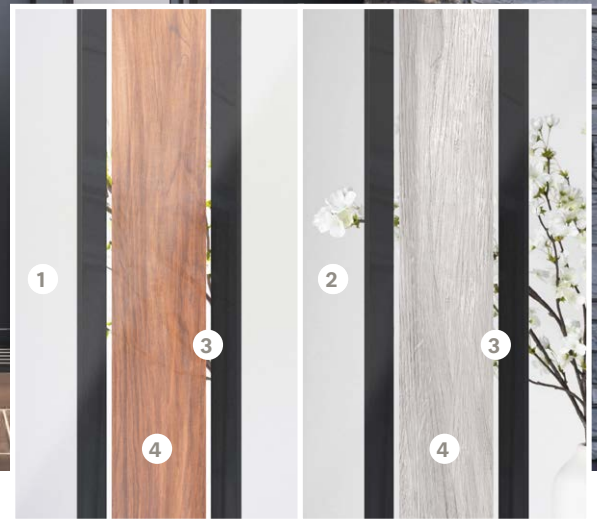

↑ Uno steel door | Zen 22"×64" Walnut with sandblasted glass | Sandblasted finish sidelites and transoms ■ Gentek, Black 525

Walnut

Clear or sandblasted glass
In the picture : Sandblasted glass

Aspen

Clear or sandblasted glass
In the picture : Clear glass

NEW

Zen

Ceramic ink — Contemporary style

Zen, the first doorglass of its kind, combines ceramic ink with frosted or clear glass. Choose from two woodgrain accents: Walnut, with rich brown tones and deep texture for modern facades, or Aspen, offering light tones and clean lines for a sleek, minimalist look.

Privacy level sandblasted glass	Privacy level clear glass	Textures
Semi-private	Clear	1. Sandblasted finish
4/5	1/5	2. Clear glass
		3. Clear lines
		4. Ceraprint woodgrain texture
<p>Price index \$\$\$</p>		

Pairing

Looks great when paired with sandblasted finish or clear glass sidelites and transoms.

Warranty

10-year limited warranty

Frames

Contemporary profile
 Contemporary
 Contemporary hybrid
 Resin
 Resin B&W