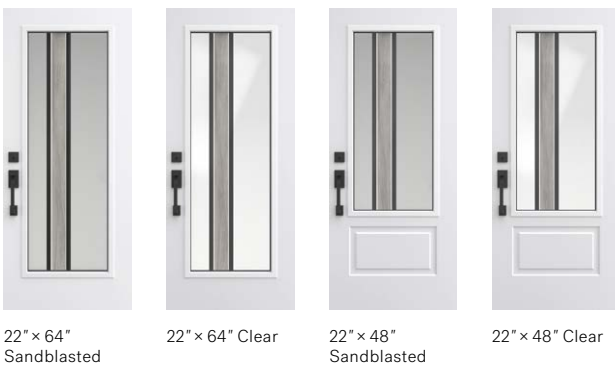

Standard sizes – Zen Aspen

27-421-XXX-XXX Add this prefix to the codes below

Glazing	Version	Frames	22x64	22x48
1" Double Glazed, 1x Low-E	Walnut Sandblast	Contemporary	060-010	057-010
1" Double Glazed, 1x Low-E	Walnut Sandblast	Contemporary hybrid	060-011	057-011
1" Double Glazed, 1x Low-E	Walnut Sandblast	Resin	060-013	057-013
1" Double Glazed, 1x Low-E	Walnut Sandblast	NovaPVC	060-008	057-008
1" Double Glazed, 1x Low-E	Walnut Sandblast	NovaPVC stainable	060-009	057-009
1" Double Glazed, 1x Low-E	Walnut Sandblast	NovaPVC hybrid	060-012	057-012
1" Double Glazed, 1x Low-E	Walnut Clear	Contemporary	060-003	057-003
1" Double Glazed, 1x Low-E	Walnut Clear	Contemporary hybrid	060-004	057-004
1" Double Glazed, 1x Low-E	Walnut Clear	Resin	060-006	057-006
1" Double Glazed, 1x Low-E	Walnut Clear	NovaPVC	060-001	057-001
1" Double Glazed, 1x Low-E	Walnut Clear	NovaPVC stainable	060-002	057-002
1" Double Glazed, 1x Low-E	Walnut Clear	NovaPVC hybrid	060-005	057-005
1" Double Glazed, 1x Low-E	Aspen Sandblast	Contemporary	060-024	057-024
1" Double Glazed, 1x Low-E	Aspen Sandblast	Contemporary hybrid	060-025	057-025
1" Double Glazed, 1x Low-E	Aspen Sandblast	Resin	060-027	057-027
1" Double Glazed, 1x Low-E	Aspen Sandblast	NovaPVC	060-022	057-022
1" Double Glazed, 1x Low-E	Aspen Sandblast	NovaPVC stainable	060-023	057-023
1" Double Glazed, 1x Low-E	Aspen Sandblast	NovaPVC hybrid	060-026	057-026
1" Double Glazed, 1x Low-E	Aspen Clear	Contemporary	060-017	057-017
1" Double Glazed, 1x Low-E	Aspen Clear	Contemporary hybrid	060-018	057-018
1" Double Glazed, 1x Low-E	Aspen Clear	Resin	060-020	057-020
1" Double Glazed, 1x Low-E	Aspen Clear	NovaPVC	060-015	057-015
1" Double Glazed, 1x Low-E	Aspen Clear	NovaPVC stainable	060-016	057-016
1" Double Glazed, 1x Low-E	Aspen Clear	NovaPVC hybrid	060-019	057-019