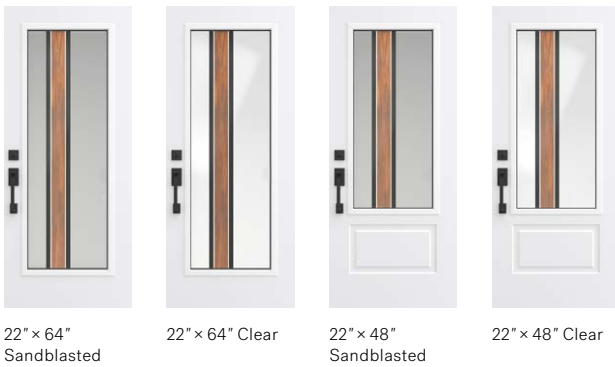

Zen — Ceramic ink — Contemporary style

Materials and composition

Double glazing with energy-efficient glass (Low-E), argon gas and intercept® warm edge spacer. This composition reduces condensation, heat transfer by convection, and improves energy efficiency.

Pairing

Looks great when paired with sandblasted finish or clear glass sidelites and transoms.

Warranty

10-year limited warranty

Frames

Contemporary profile
Contemporary
Contemporary hybrid
Resin
Resin B&W

Classic profile
NovaPVC hybrid
NovaPVC
NovaPVC stainable

Standard sizes – Zen Walnut